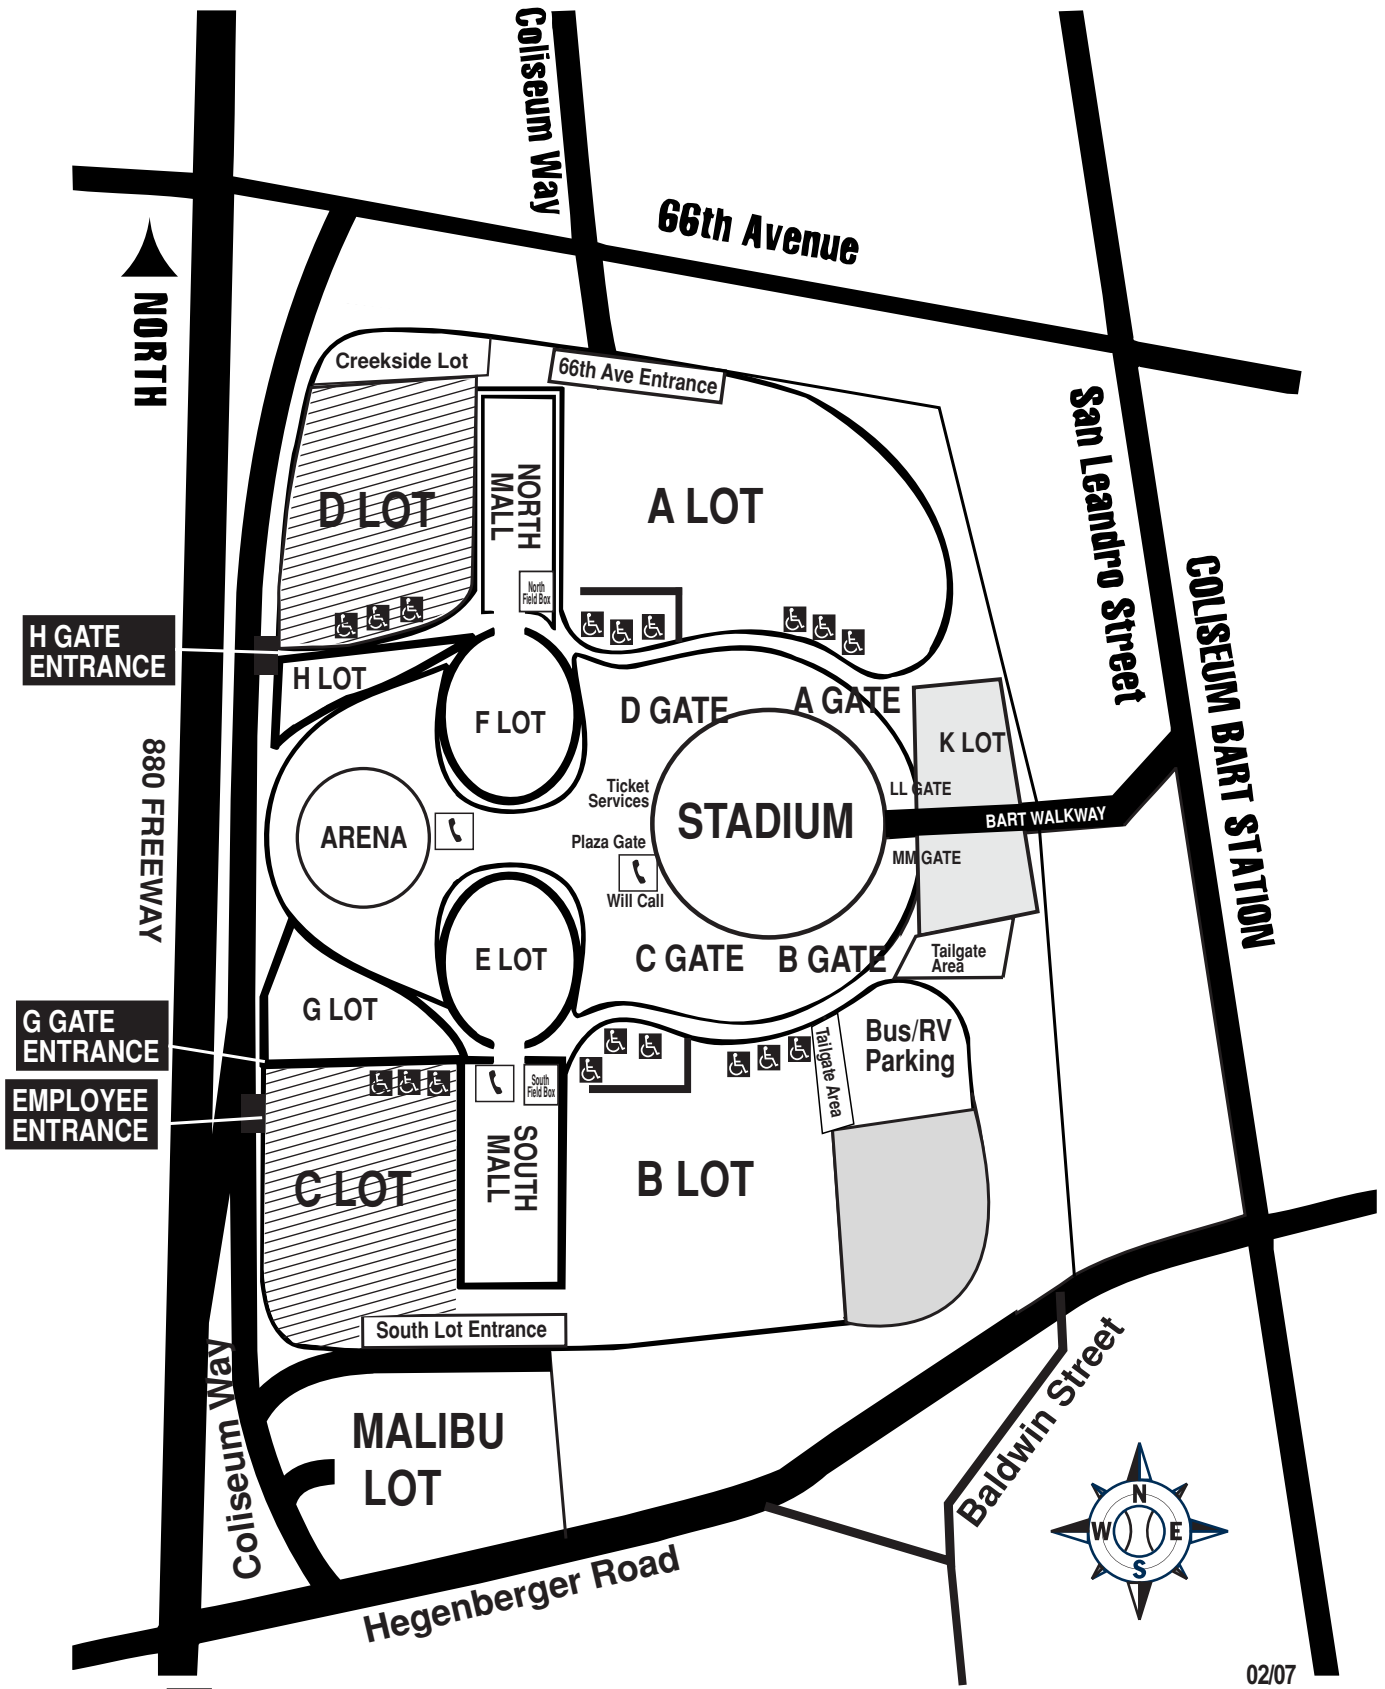

# STADIUM PARKING MAP

C & D Lots may be closed on low attendance games M-F

Phone Disabled Parking