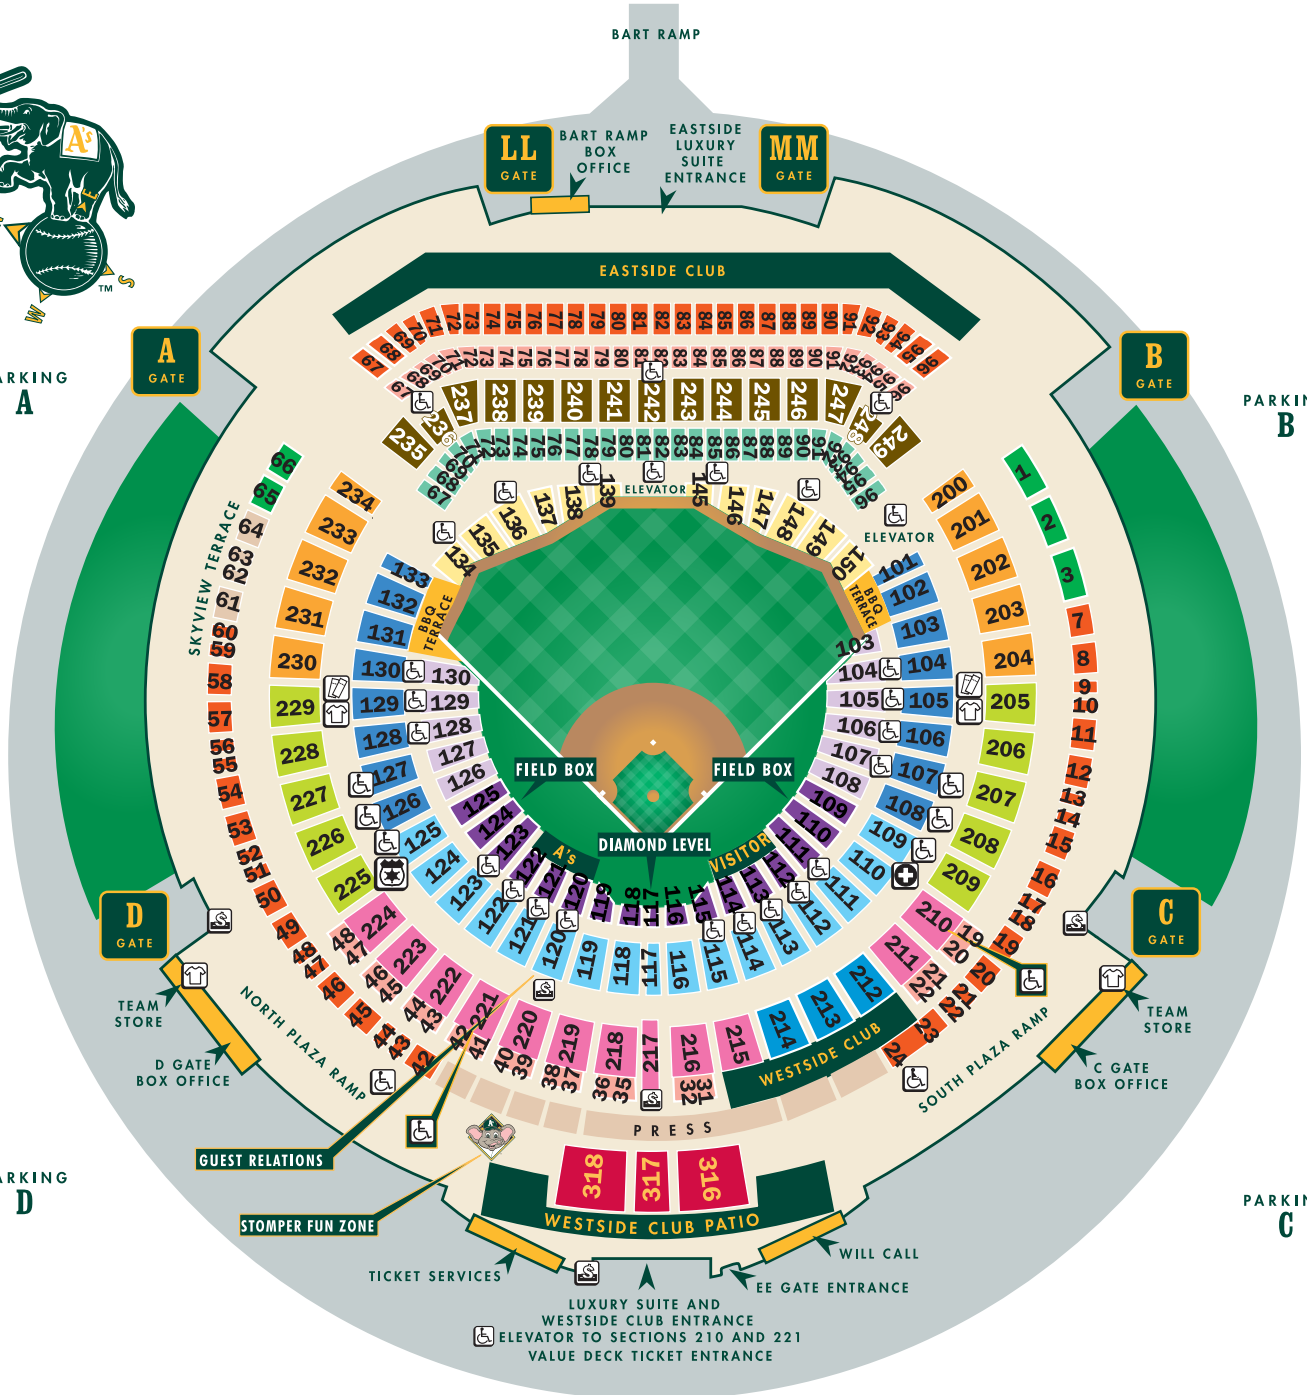

PARKING  
A

PARKING  
B

PARKING  
D

PARKING  
C

MVP BOX 109-125 rows 1 to 20

FIELD INFIELD 109-125 rows 21 to 38

LOWER BOX 103-108 and 126-130 rows 1-20

FIELD LEVEL 101-108 and 126-133 rows 21-38

PLAZA INFIELD 210-211 and 215-224

PLAZA CLUB 212-214

PLAZA LEVEL 205-209 and 225-229

PLAZA OUTFIELD 200-204 and 230-234

BLEACHERS 134-150 (General Admission)

PLAZA RESERVED 235-249

VALUE DECK 316-318

LOGE SUITES

CLUB SUITES

PLAZA SUITES

SKYVIEW TERRACE 61-64

LOGE SEATS 1-3, 65-66

- Wheelchair Access
- Security
- First Aid
- ATM
- Merchandise Store
- Advance Ticket Kiosk
- Jumbo Ticket